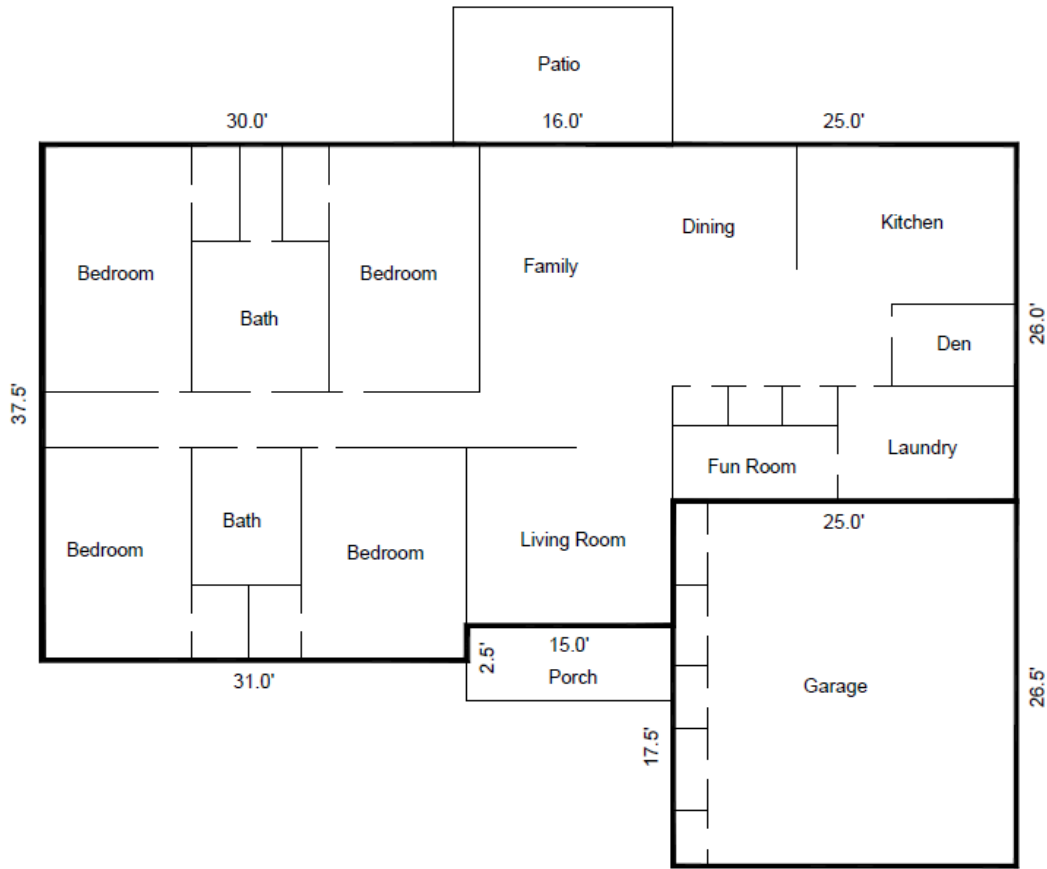

# One of the original State designed AFC homes

Location: Flint, near Carmen-Ainsworth High School

1217 JOAL DRIVE

**View to Carmen-Ainsworth  
High School**

A photograph of a light-colored house with a gabled roof and horizontal siding. The house has a white door and several windows. A generator is located in the yard to the left of the house. A tree is in the foreground to the right of the house. The ground is covered with snow. The sky is overcast.

Whole  
Home  
Backup  
Generator

To be cut back

Future Brick Repair needed

Wall Repaired  
and Painted

Wall Preparation  
In Process

Front  
Door  
Entrance

Living Room wall repaired and painted

A photograph of a wooden door with a silver handle and a metal face plate. The door is set in a white frame. The handle is a modern, curved design. The metal face plate is a large, rectangular piece of silver metal attached to the lower half of the door. The door is slightly ajar, revealing a glimpse of the room beyond, which has a light-colored wall and a wooden floor.